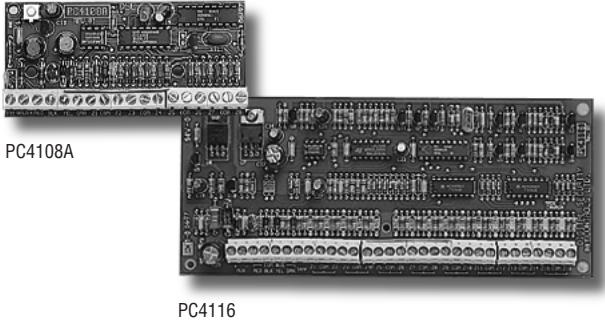

MAXSYS®

INTEGRATED SYSTEMS TECHNOLOGY

PC4108A / 4116

HARDWIRED ZONE EXPANSION MODULES

MAXSYS systems can be expanded in increments of 8 and 16 hardwired zones up to the rated capacity of each system using multiple PC4108A and PC4116 hardwired zone expansion modules.

Each module can be added as required anywhere on the system Combus providing the utmost in flexibility for hardwired zone expansion to meet customer requirements now and in the future!

PC4108A – 8 Zone Expansion Module

- provides 8 programmable hardwired zones
- **zone supervision** : zones can be NC with no EOLR, NO/NC with single EOLR or NC with double EOLR (5600ohm resistors)
- 30 programmable zone types & 8 zone options
- **VAUX output** : 12VDC, 250mA max. from Combus
- optional built-in tamper switch supervised by system
- connection for external tamper... supervised by system
- connect up to 1,000' (305m) from control panel via COMBUS
- operating environment - 32 to 122°F (0 to 50°C)
- 90% RH non-condensing
- current draw ...30mA (from Combus) *plus* power required for VAUX output if used

Typical System Arrangement

PC4116 – 16 Zone Expansion Module

- provides 16 programmable hardwired zones
- **zone supervision** : zones can be NC with no EOLR, NO/NC with single EOLR or NC with double EOLR (5600ohm resistors)
- 30 programmable zone types & 8 zone options
- **VAUX output** : 12VDC, 250mA max. from Combus
- connection for external tamper... supervised by system
- connect up to 1,000' (305m) from control panel via COMBUS
- operating environment - 32 to 122°F (0 to 50°C)
- 90% RH non-condensing
- current draw ...30mA (from Combus) *plus* power required for VAUX output if used