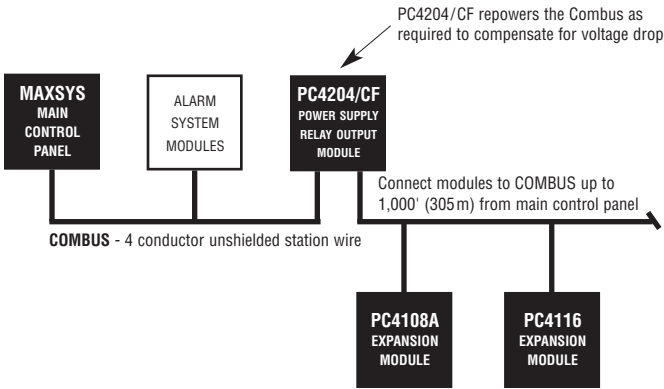

MAXSYS®

INTEGRATED SYSTEMS TECHNOLOGY

PC4108A / 4116

HARDWIRED ZONE EXPANSION MODULES

MAXSYS systems can be expanded in increments of 8 and 16 hardwired zones up to the rated capacity of each system using multiple PC4108A and PC4116 hardwired zone expansion modules.

Each module can be added as required anywhere on the system Combus providing the utmost in flexibility for hardwired zone expansion to meet customer requirements now and in the future!

PC4108A – 8 Zone Expansion Module

- provides 8 programmable hardwired zones
- **zone supervision** : zones can be NC with no EOLR, NO/NC with single EOLR or NC with double EOLR (5600ohm resistors)
- 30 programmable zone types & 8 zone options
- **VAUX output** : 12VDC, 250mA max. from Combus
- optional built-in tamper switch supervised by system
- connection for external tamper... supervised by system
- connect up to 1,000' (305m) from control panel via COMBUS
- operating environment - 32 to 122°F (0 to 50°C)
- 90% RH non-condensing
- current draw ...30mA (from Combus) *plus* power required for VAUX output if used

Typical System Arrangement

PC4116 – 16 Zone Expansion Module

- provides 16 programmable hardwired zones
- **zone supervision** : zones can be NC with no EOLR, NO/NC with single EOLR or NC with double EOLR (5600ohm resistors)
- 30 programmable zone types & 8 zone options
- **VAUX output** : 12VDC, 250mA max. from Combus
- connection for external tamper... supervised by system
- connect up to 1,000' (305m) from control panel via COMBUS
- operating environment - 32 to 122°F (0 to 50°C)
- 90% RH non-condensing
- current draw ...30mA (from Combus) *plus* power required for VAUX output if used